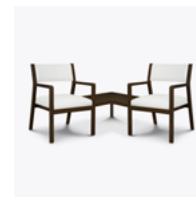

caterina

Guest – Upholstered Back

kwalu.

Furnishing the Future™

caterina

Guest – Upholstered Back

The Caterina Guest – Upholstered Back chair is a perfect marriage of aesthetics and durability. These thoughtfully designed chairs feature clean lines; a spacious removable seat, an angled back, angled, contemporary arms to facilitate ingress and egress and wall saver back legs. Caterina Guest is available as a slat back and a short upholstered back.

Model: CTE21
23.5W 24.5D 33.75H 20SW 19SD 19SH 25AH

Features

Nightingale Gold
Our Caterina Guest Chairs were awarded Nightingale Gold for Seating: Guest/Lounge.

Nightingale Award
Kwalu's GetWell Patient Room was awarded a Nightingale Innovation Award for Surfacing Material

Wallsaver
Wallsaver back legs help keep walls in pristine condition.

Optional Back Style
Choose from 2 optional back styles – Slat Back or Upholstered Back.

Seat Cushion is Field Replaceable
The seat cushion can be replaced in the field.

Optional Linking Tables
Optional Center and Corner Linking tables are available to provide stationary space between the chairs and fit your space.

Statement of Line

CTE11
23.5W 24.5D 33.75H
25AH

CTE21
23.5W 24.5D 33.75H
25AH